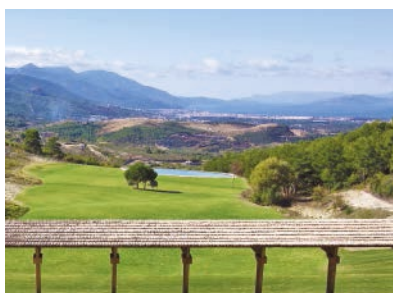

The impressive clubhouse is the only building on the golf course, preserving the natural essence of the playing environment.

Measuring a challenging 6,322m from the white tees, the course layout features lakes, numerous water hazards and dozens of bunkers, with many holes completely lined by mature trees on both sides of the fairway and around the green – adding extra spice to the golfing test. Brand new greens have been designed to meet stringent USGA/PGA specifications and daily pin positions test the nerve of both high and low handicappers. To maintain a steady flow of play, tee times are spaced at 10 minute intervals.

A full-time PGA Professional oversees the extensive pro-shop and academy activities, which include a superb 350m driving range as well as a huge short game practice area comprising approach green, putting green and different practice bunkers.

Children's lessons are available.

The driving range is built into a natural valley and slopes downhill towards the sea – increasing the pleasure of practice while enhancing the distances achieved – with the additional benefit of a beautiful backdrop featuring the Aegean Sea and the island of Samos.

The general public are welcome, and special golf+accommodation packages are available.